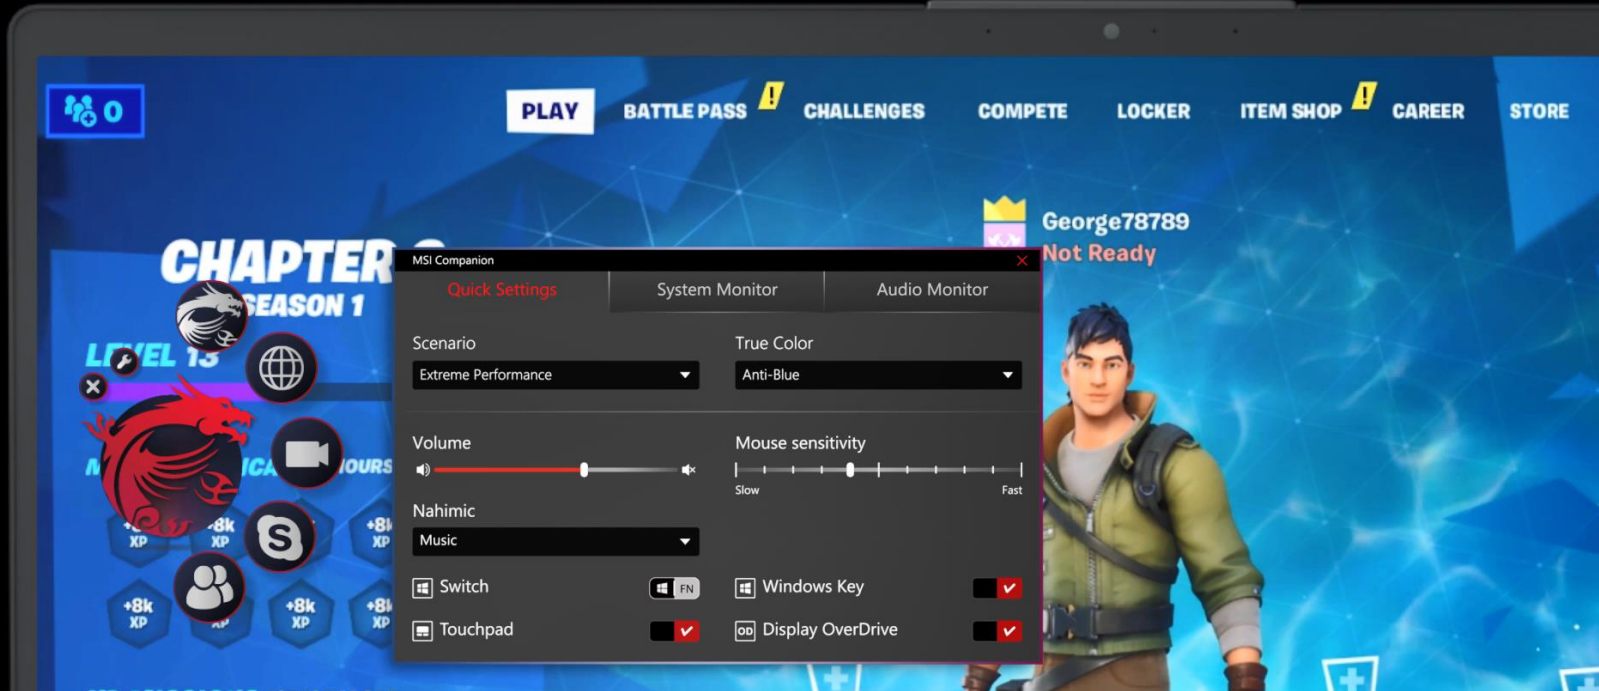

* The new function will be updated via App and released on 4/30 for users in countries other than China.