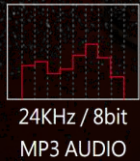

Up to

144 Hz

120 Hz

IPS

High Refresh Rate

Level Display

Listen to Perfection

Brilliant Audio Performance